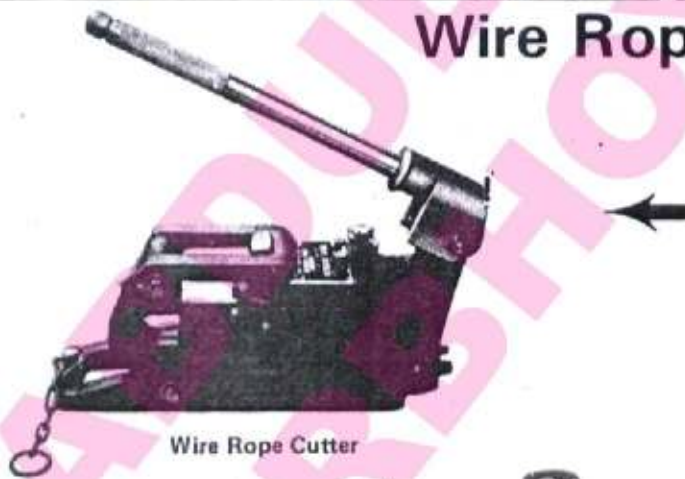

Swivel For Wire Ropes

POPULAR TYPE 	SS-500	½ t	HOOK AND EYE PLATE 	AF-110	10 t
	◇ -101	1 ◇		◇ -125	25 ◇
	◇ -102	2 ◇			
	◇ -103	3 ◇			
	◇ -105	5 ◇			
LONG EYE TYPE (WATER PROOF) 	BS-101	1 ◇	SINGLE HANGING TYPE 	WF-101	1 ◇
	◇ -102	2 ◇		◇ -102	2 ◇
	◇ -103	3 ◇		◇ -103	3 ◇
	◇ -105	5 ◇			
	◇ -110	10 ◇			
HOOK-AT-END(ATTACHED TYPE) 	SF-500	½ ◇	FORKED-END(EYE-PLATE-TYPE) 	HE-101	1 ◇
	◇ -101	1 ◇		◇ -102	2 ◇
	◇ -102	2 ◇		◇ -103	3 ◇
	◇ -103	3 ◇		◇ -105	5 ◇
	◇ -105	5 ◇			
EYE PLATE TYPE (WATER PROOF) 	AB-101	1 ◇	BUCKET, HEAVY MACHINE, EARTH DRILL USE (WATER PROOF) 	ED-102	1-2 ◇
	◇ -102	2 ◇		◇ -103	3 ◇
	◇ -103	3 ◇		◇ -105	5 ◇
	◇ -105	5 ◇		◇ -110	10 ◇
	◇ -110	10 ◇		◇ -115	15 ◇
	◇ -115	15 ◇			
	◇ -125	25 ◇			
	◇ -150	50 ◇			
			HAMMER AND MONKEN USE (WATER PROOF) 	MS-115	15 ◇

Wire Rope Cutters

Wire Rope Cutter

Type 626P

SLEDGE HAMMER (BOTTLE TYPE)

WIRE CUTTER
CAPACITY: WIRE ROPE SIZE
UP TO 1½" φ 38mm

Model	Size	Length	Width	Height	Wire Cutting Capacity (off. dia.)	Weight (about)
A	20	310x	90x	152m/m	20m/m	10 kg
B	32	380x	106x	180m/m	30m/m	15 kg
E	40	400x	120x	200m/m	40m/m	20 kg
C	50	485x	130x	220m/m	50m/m	30 kg
D	60	630x	175x	270m/m	60m/m	70 kg
L	100	1000x	600x	360m/m	100m/m	200 kg

n.b. D-type is with separate bogie-truck.
L-type is with universal rubber wheeled bogie-truck.

TYPE C-7

TYPE C-12
TYPE C-16

Felco Cable Cutters